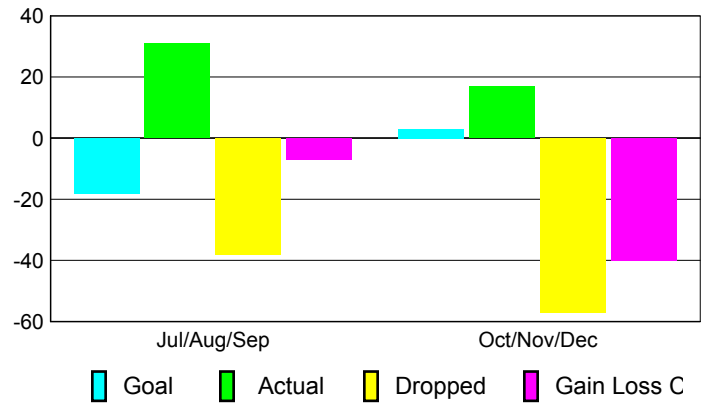

Membership Results 2010-2011

Goal, New, Dropped, Gain/Loss