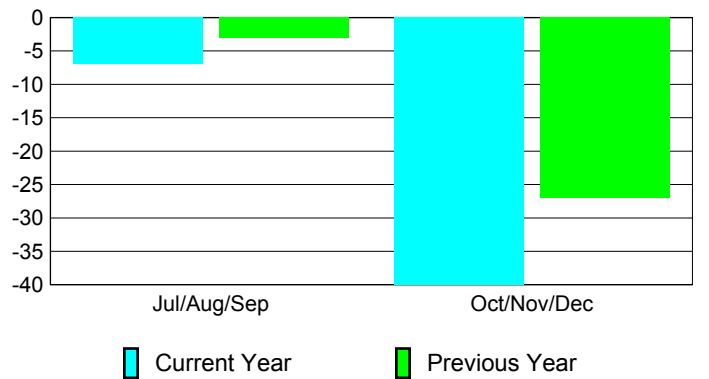

Comparison of Membership Gain/Loss

Current Year Compared to the Previous Year